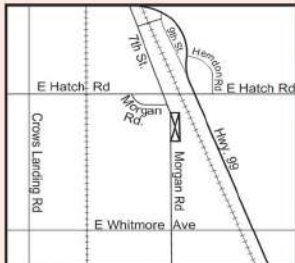

Permanent Facility - MODESTO/CERES
1710 Morgan Rd. (209)-525-6789

The Morgan Road Household Hazardous Waste Collection Facility is open nearly every **Friday & Saturday** 8AM to 12PM

Only Rain Down the Drain!